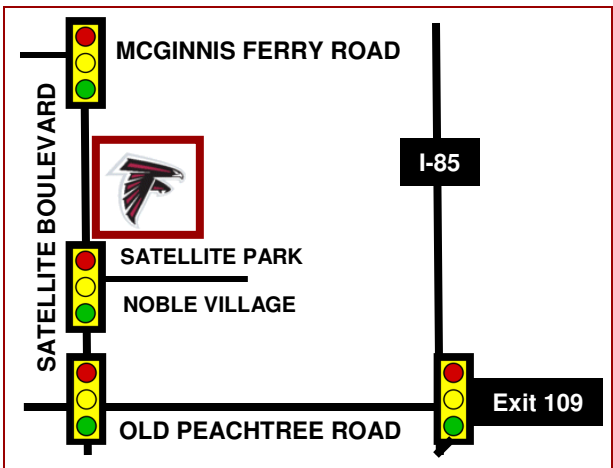

COMING NORTH ON I-85
Take Exit 109 and turn LEFT off of the EXIT RAMP
Turn RIGHT onto SATELLITE BLVD.
Proceed ¾ mile (we are located just after Noble Village)
Turn RIGHT at the FIRST LIGHT into Satellite Park
Take your first LEFT as you enter the parking lot
We are on the first floor of Building 1180 (along Satellite Blvd.)
The front door on our building has our logo displayed

COMING SOUTH ON I-85
Take Exit 109 and turn RIGHT off of the EXIT RAMP
Turn RIGHT onto SATELLITE BLVD.
Proceed ¾ mile (we are located just after Noble Village)
Turn RIGHT at the FIRST LIGHT into Satellite Park
Take your first LEFT as you enter the parking lot
We are on the first floor of Building 1180 (along Satellite Blvd.)
The front door on our building has our logo displayed

MONDAY – THURSDAY	7:30 AM - 7:00 PM
FRIDAY	7:30 AM - 5:00 PM
SATURDAY	BY APPOINTMENT

TAKING YOU BEYOND RECOVERY™