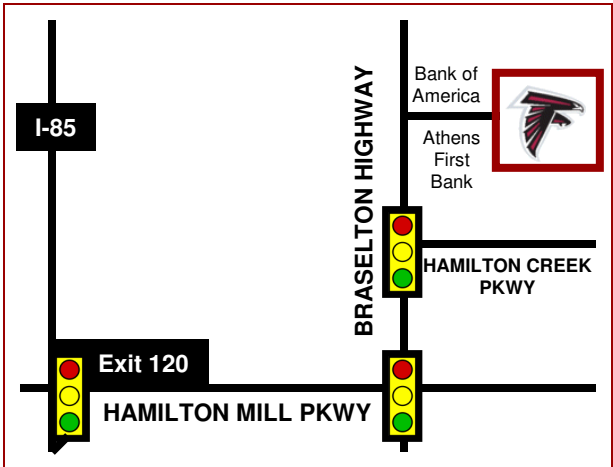

COMING FROM SANDY PLAINS
 Take SANDY PLAINS ROAD west toward I-75
 Turn LEFT just after the CANTON ROAD intersection
 Our main entrance faces CANTON ROAD

MONDAY – FRIDAY **7:00 AM - 7:00 PM**

TAKING YOU BEYOND RECOVERY™

COMING FROM SHALLOWFORD ROAD
 Take JOHNSON FERRY ROAD South
 Pass Princeton Lakes and Woodlawn Drive
 Turn LEFT into THE FOUNTAINS OF OLDE TOWN
 Turn RIGHT into the shopping center
 We are located to the right of the Sports-A-Rama

COMING NORTH ON I-85
 Take EXIT 120 AND TURN RIGHT off EXIT RAMP
 Proceed on HAMILTON MILL PARKWAY to FIRST LIGHT
 Turn LEFT onto BRASELTON HIGHWAY
 Proceed nearly ½ mile (pass light at Hamilton Creek Pkwy)
 Turn RIGHT just after the Athens First Bank monument sign
 Enter THE SHOPS AT HAMILTON MILL and turn LEFT
 Please look for our logo on your RIGHT

COMING SOUTH ON I-85
 Take EXIT 120 AND TURN LEFT off EXIT RAMP
 Proceed on HAMILTON MILL PARKWAY to FIRST LIGHT
 Turn LEFT onto BRASELTON HIGHWAY
 Proceed nearly ½ mile (pass light at Hamilton Creek Pkwy)
 Turn RIGHT just after the Athens First Bank monument sign
 Enter THE SHOPS AT HAMILTON MILL and turn LEFT
 Please look for our logo on your RIGHT