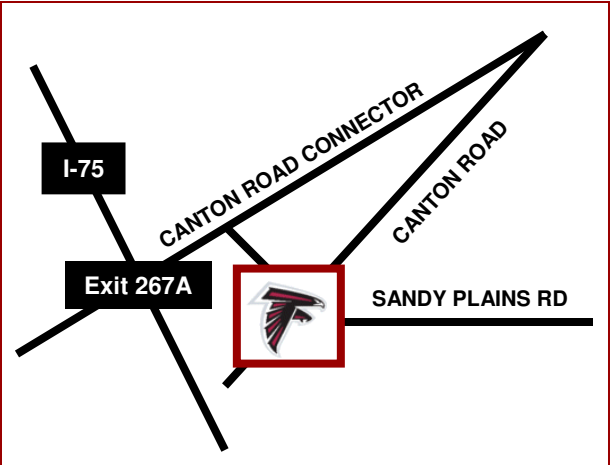

MAPS & DIRECTIONS

MARIETTA CENTRAL	1809 CANTON ROAD • SUITE 600 • MARIETTA • GA • 30066
	P: (678) 213-1560 • F: (678) 213-1705 • ATLANTAFALCONSPTC.COM

COMING NORTH ON I-75
 Take Exit 267A to access the CANTON RD CONNECTOR
 Turn RIGHT onto SANDY PLAINS ROAD
 Look for us on the RIGHT at the CANTON RD intersection
 Our main entrance faces CANTON ROAD

COMING FROM SANDY PLAINS
 Take SANDY PLAINS ROAD west toward I-75
 Turn LEFT just after the CANTON ROAD intersection
 Our main entrance faces CANTON ROAD

MONDAY – FRIDAY **7:00 AM - 7:00 PM**

TAKING YOU BEYOND RECOVERY™

COMING FROM SHALLOWFORD ROAD
 Take JOHNSON FERRY ROAD South
 Pass Princeton Lakes and Woodlawn Drive
 Turn LEFT into THE FOUNTAINS OF OLDE TOWN
 Turn RIGHT into the shopping center
 We are located to the right of the Sports-A-Rama

COMING NORTH ON I-85
 Take EXIT 120 AND TURN RIGHT off EXIT RAMP
 Proceed on HAMILTON MILL PARKWAY to FIRST LIGHT
 Turn LEFT onto BRASELTON HIGHWAY
 Proceed nearly ½ mile (pass light at Hamilton Creek Pkwy)
 Turn RIGHT just after the Athens First Bank monument sign
 Enter THE SHOPS AT HAMILTON MILL and turn LEFT
 Please look for our logo on your RIGHT