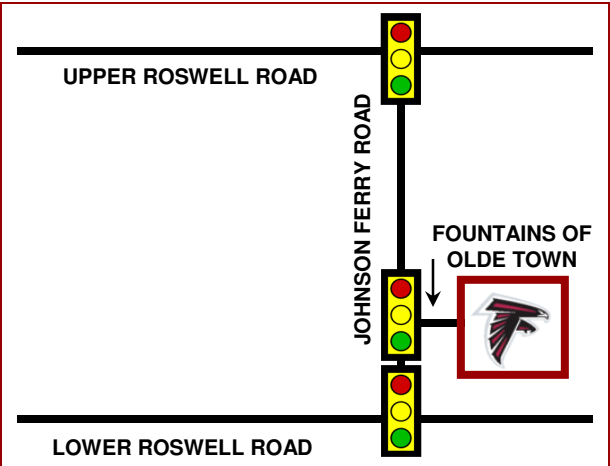

COMING FROM SANDY SPRINGS
Take JOHNSON FERRY ROAD North
Proceed past LOWER ROSWELL ROAD
Turn RIGHT into THE FOUNTAINS OF OLDE TOWN
Turn RIGHT into the shopping center
We are located to the right of the Sports-A-Rama

COMING FROM SHALLOWFORD ROAD
Take JOHNSON FERRY ROAD South
Pass Princeton Lakes and Woodlawn Drive
Turn LEFT into THE FOUNTAINS OF OLDE TOWN
Turn RIGHT into the shopping center
We are located to the right of the Sports-A-Rama

MONDAY – THURSDAY   **7:00 AM - 7:00 PM**
FRIDAY   **7:00 AM - 5:30 PM**
SATURDAY   **BY APPOINTMENT**

TAKING YOU BEYOND RECOVERY™